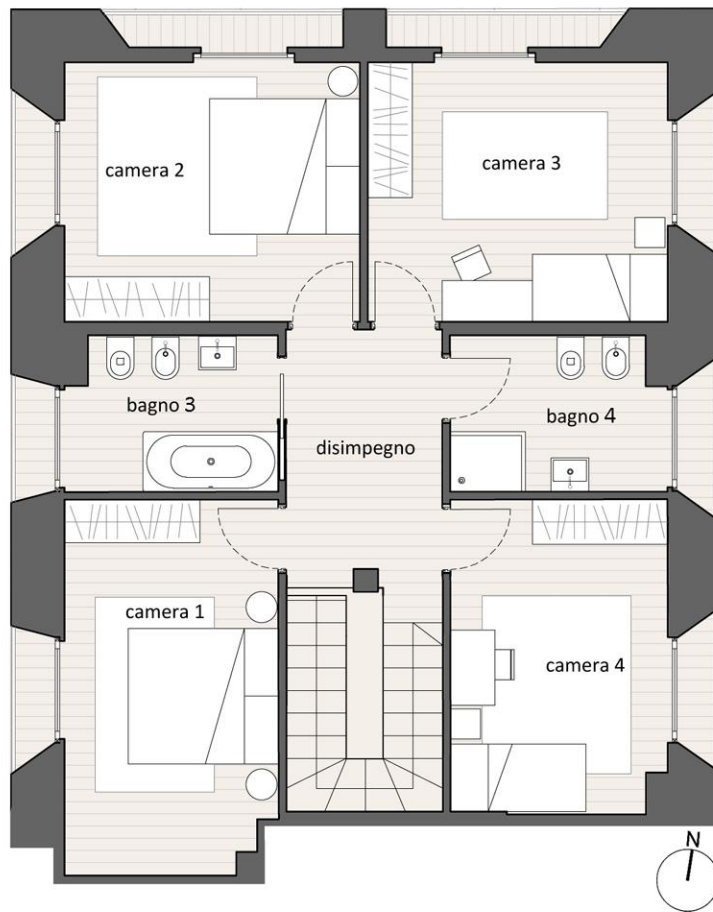

UNITA' B0.3 0° PIANO

SLP. 116MQ
GIARDINO 210.4MQ

VILLA URBANA

SLP. 211.5MQ
GIARDINO 210.4MQ
BALCONI/TERRAZZI 9.05MQ

UNITA' B0.3 1° PIANO

SLP. 95.5MQ
BALCONI/TERRAZZI 9.05MQ

scala 1:100
0 1 5

VILLA URBANA

SLP. 211.5MQ
GIARDINO 210.4MQ
BALCONI/TERRAZZI 9.05MQ