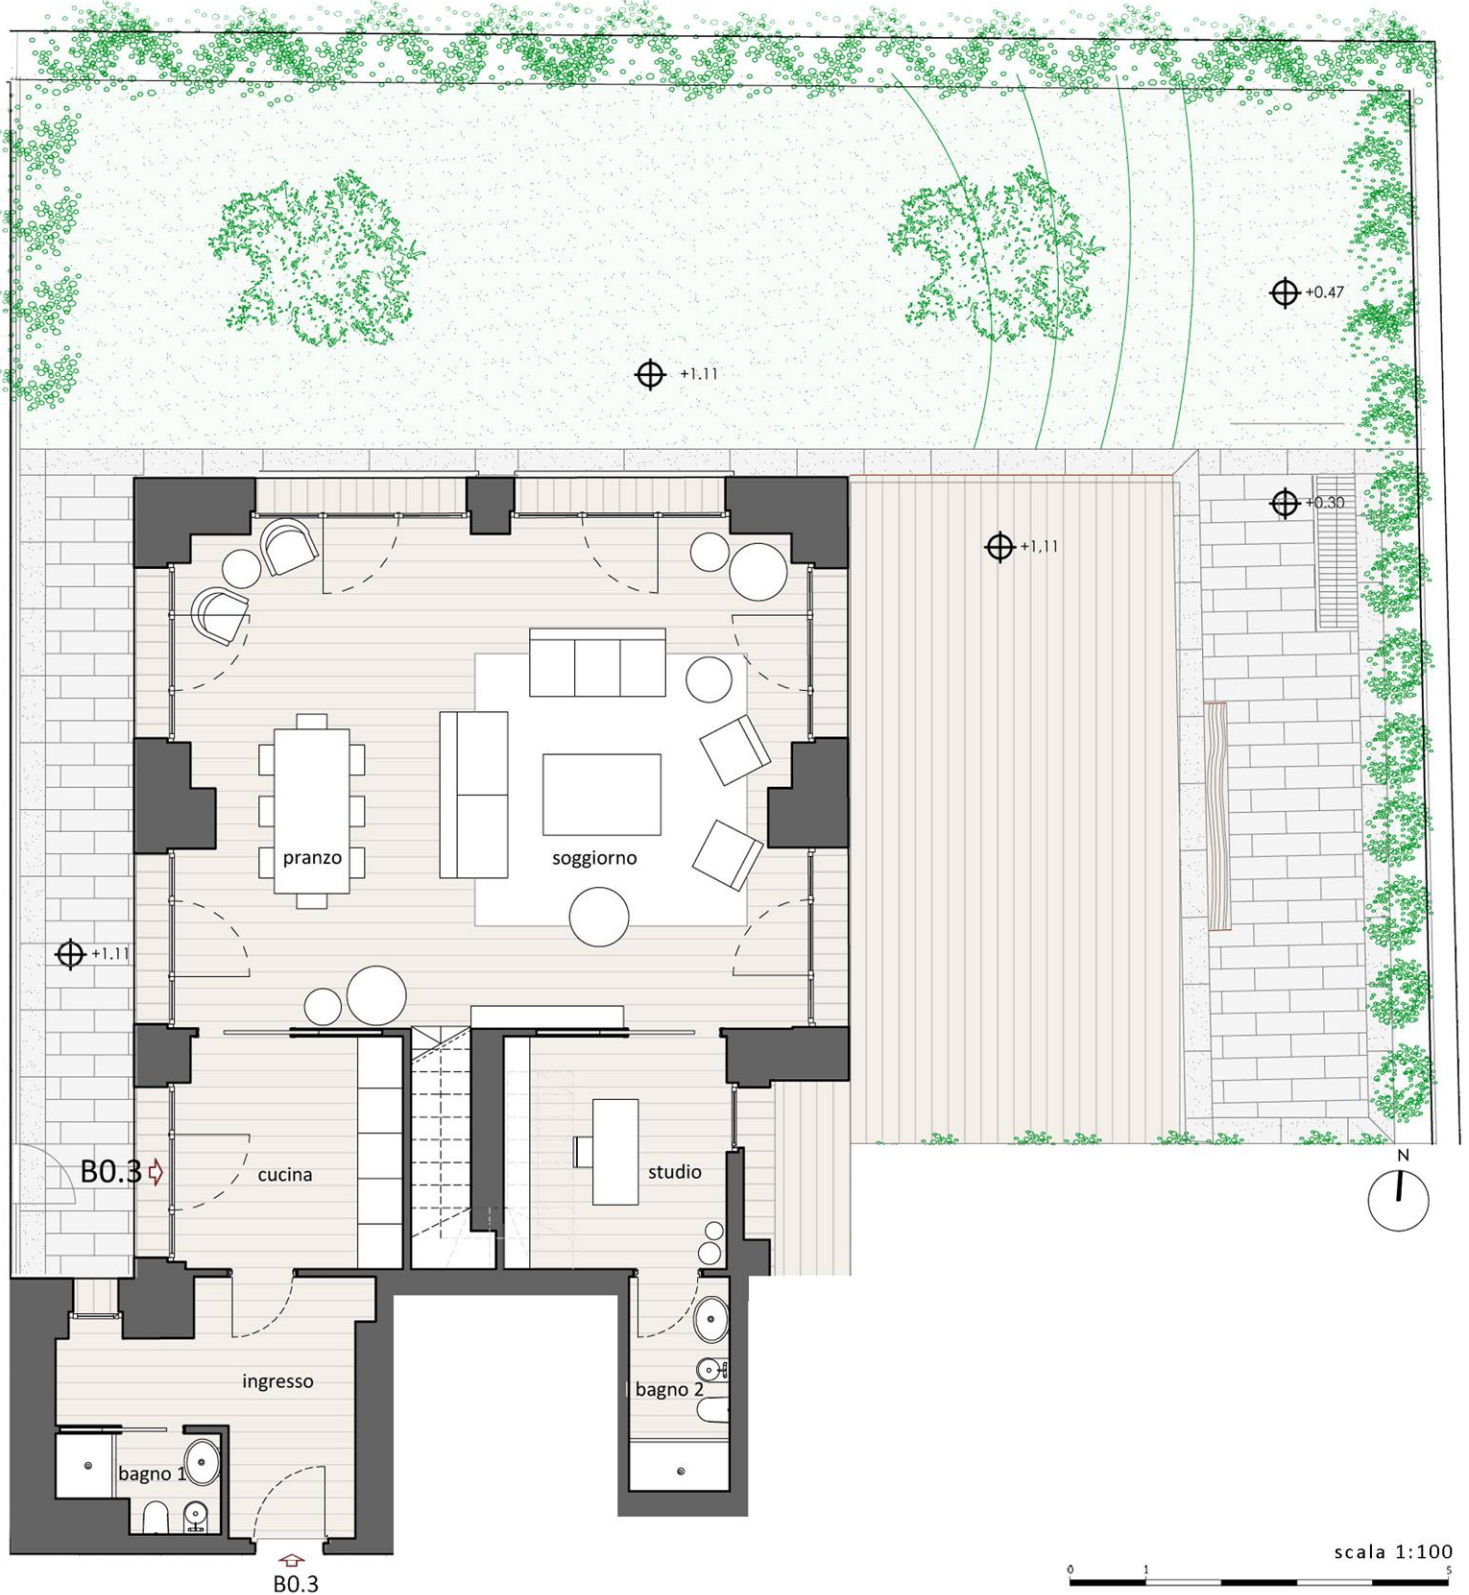

UNITA' B0.3 0° PIANO

SLP. 116MQ
GIARDINO 210.4MQ

VILLA URBANA

SLP. 211.5MQ
GIARDINO 210.4MQ
BALCONI/TERRAZZI 9.05MQ

UNITA' B0.3 1° PIANO

SLP. 95.5MQ
BALCONI/TERRAZZI 9.05MQ

scala 1:100
0 1 5

VILLA URBANA

SLP. 211.5MQ
GIARDINO 210.4MQ
BALCONI/TERRAZZI 9.05MQ